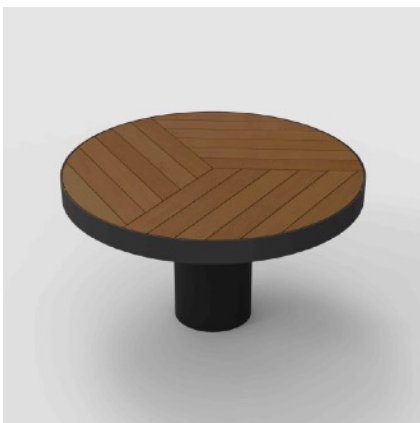

TABLES

Tables Elements round (1300/1000/600)

Product category Tables	Article no.	Price excluding VAT and shipping.
Elements 1300		
Thermowood Pine "Leaf"	050	20 900 kr
Thermowood Pine "Field"	051	19 900 kr
Thermowood Pine "Scallop"	052	19 900 kr
Anchoring A - Concrete foundation	054	1 500 kr
Anchoring B - Terrace foot	053	1 500 kr
Anchoring C - Foot for shallow ground (approx. 30 cm)	055	1 700 kr
Anchoring D - Pipe for casting	056	1 300 kr
Anchoring E - Bolt plate (small)	057	500 kr
Elements 1000		
Thermowood Pine "Leaf"	060	16 900 kr
Thermowood Pine "Field"	061	15 900 kr
Thermowood Pine "Scallop"	062	15 900 kr
Anchoring A - Concrete foundation	064	1 000 kr
Anchoring B - Terrace foot	063	1 000 kr
Anchoring C -Foot for shallow ground (approx. 30 cm)	065	1 200 kr
Anchoring D - Pipe for casting	066	800 kr
Anchoring E - Bolt plate (small)	067	500 kr
Elements 600		
Thermowood Pine "Leaf"	070	11 400 kr
Thermowood Pine "Field"	071	11 400 kr
Thermowood Pine "Scallop"	072	11 400 kr
Limestone "Kinnekulle" grey no 3 polished	220	12 900 kr
Limestone "Kinnekulle" grey planed	221	13 900 kr
Anchoring A - Concrete foundation	074	700 kr
Anchoring B - Terrace foot	073	700 kr
Anchoring C - Foot for shallow ground (approx. 30 cm)	075	1 000 kr
Anchoring D - Pipe for casting	076	500 kr