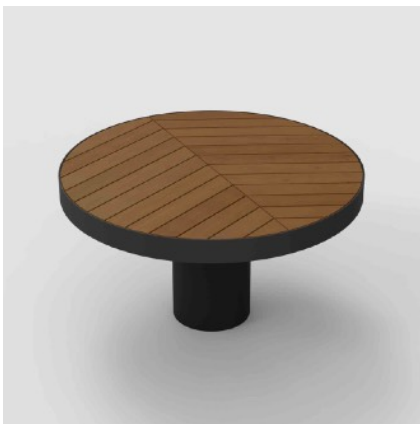

TABLES

Tables Elements round (1300/1000/600)

Product category Tables	Article no.	Price excluding VAT and shipping.
Elements 1300		
Thermowood Pine "Leaf"	050	20 900 kr
Thermowood Pine "Field"	051	19 900 kr
Thermowood Pine "Scallop"	052	19 900 kr
Anchoring A - Concrete foundation	054	1 500 kr
Anchoring B - Terrace foot	053	1 500 kr
Anchoring C - Foot for shallow ground (approx. 30 cm)	055	1 700 kr
Anchoring D - Pipe for casting	056	1 300 kr
Anchoring E - Bolt plate (small)	057	500 kr
Elements 1000		
Thermowood Pine "Leaf"	060	16 900 kr
Thermowood Pine "Field"	061	15 900 kr
Thermowood Pine "Scallop"	062	15 900 kr
Anchoring A - Concrete foundation	064	1 000 kr
Anchoring B - Terrace foot	063	1 000 kr
Anchoring C -Foot for shallow ground (approx. 30 cm)	065	1 200 kr
Anchoring D - Pipe for casting	066	800 kr
Anchoring E - Bolt plate (small)	067	500 kr
Elements 600		
Thermowood Pine "Leaf"	070	11 400 kr
Thermowood Pine "Field"	071	11 400 kr
Thermowood Pine "Scallop"	072	11 400 kr
Limestone "Kinnekulle" grey no 3 polished	220	12 900 kr
Limestone "Kinnekulle" grey planed	221	13 900 kr
Anchoring A - Concrete foundation	074	700 kr
Anchoring B - Terrace foot	073	700 kr
Anchoring C - Foot for shallow ground (approx. 30 cm)	075	1 000 kr
Anchoring D - Pipe for casting	076	500 kr