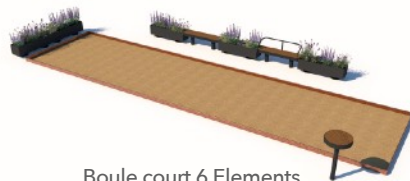

Barbecue area 17 Fix

Seating 13 Elements

Seating 23 Elements

Seating 31 Elements

S-shape seating 12 Elements

Product packages

Category Product packages	Article No	Price excl. VAT and transportation	Without planters
Product packages			
Barbecue area 6 Elements	500	117 400 kr	103 600 kr
Barbecue area 13 Elements	501	192 400 kr	163 700 kr
Barbecue area 9 Fix	502	44 450 kr	30 200 kr
Barbecue area 17 Fix	503	66 350 kr	52 100 kr
Seating 13 Elements	504	121 000 kr	90 300 kr
Seating 23 Elements	505	208 200 kr	186 300 kr
Seating 31 Elements	506	305 800 kr	253 200 kr
S-shape seating 12 Elements	507	119 000 kr	95 100 kr
Taxi-stop 7 Elements	508	69 600 kr	45 700 kr
Tree circle 14 Elements	509	70 500 kr	
Boule court 6 Elements	510	134 600 kr	75 100 kr
Boule court 9 Fix	511	67 950 kr	53 700 kr

Taxi-stop 7 Elements

Tree circle 14 Elements

Boule court 6 Elements

Boule court 9 Fix